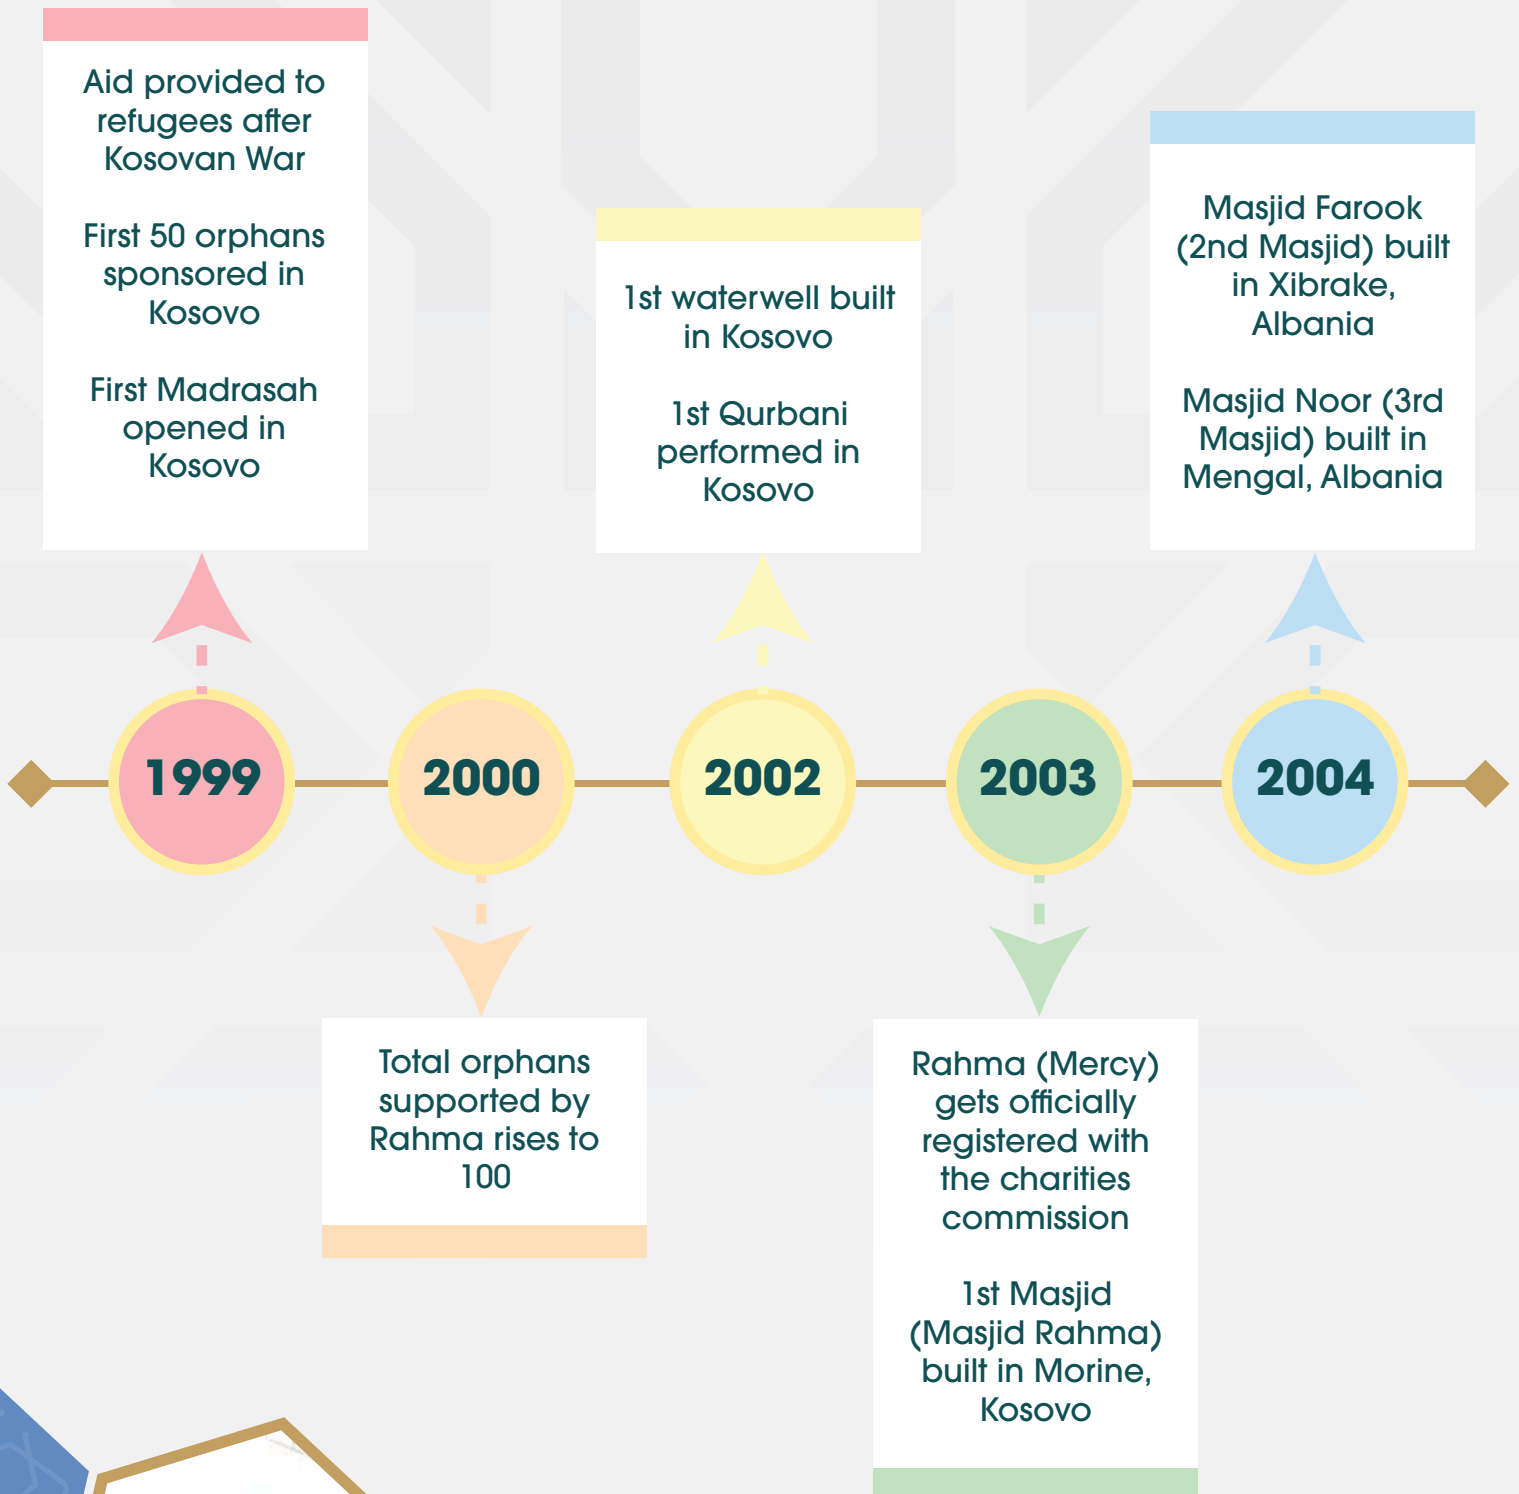

11

Madrasah, Hifz & Jalsa

18

Food Aid

24

Ways to donate

20 YEARS

20 YEARS

20 YEARS

Fundraising for the Rahma Academy in Albania begins

2400 Iftaari food parcels distributed in Ramadhan

Masjid Salim (13th Masjid) built in Elbasan

Total Madaaris rise to 37

We build extension to Griqan Primary School