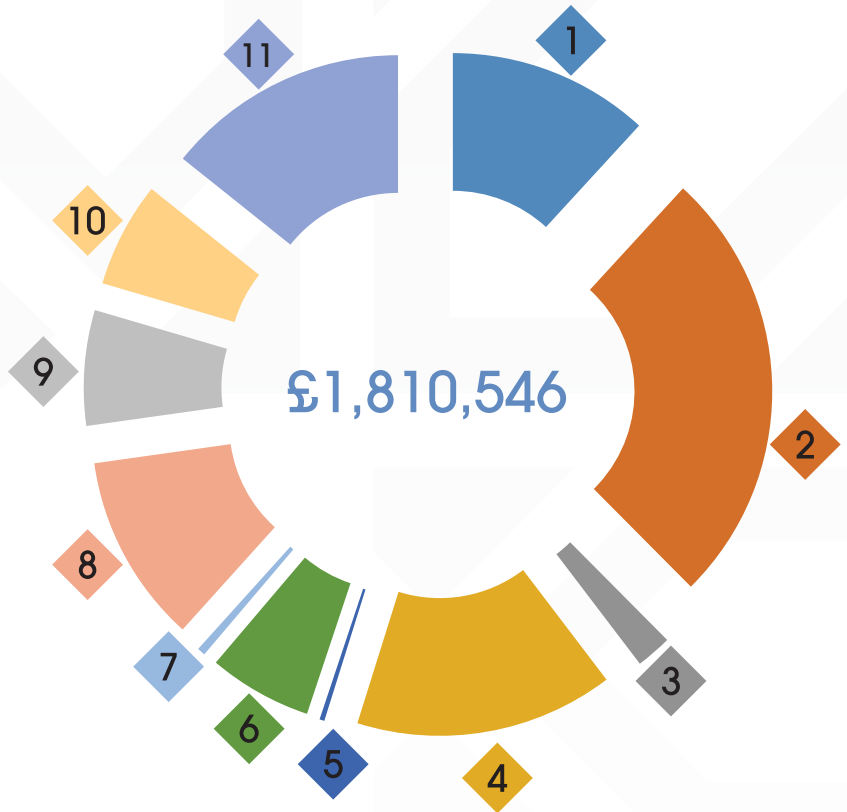

£1,908,658

- 1** Orphan Sponsorship
£213,964 - 11.82%
- 2** Madrasa Project
£466,002 - 25.74%
- 3** Water Wells
£37,951 - 2.10%
- 4** Mosque/Centre construction
£274,868 - 15.18%
- 5** Housing
£5,204 - 0.29%
- 6** Iftar/Qurbani (Food Aid)
£110,069 - 6.08%
- 7** Poor and Needy (Financial Aid)
£8,578 - 0.47%
- 8** Emergency Appeals
£200,939 - 11.10%
- 9** Academy Project
£122,616 - 6.77%
- 10** Project Implementation
£111,993 - 6.19%
- 11** Admin Expenses (Support, Governance and Fundraising)
£258,362 - 14.27%